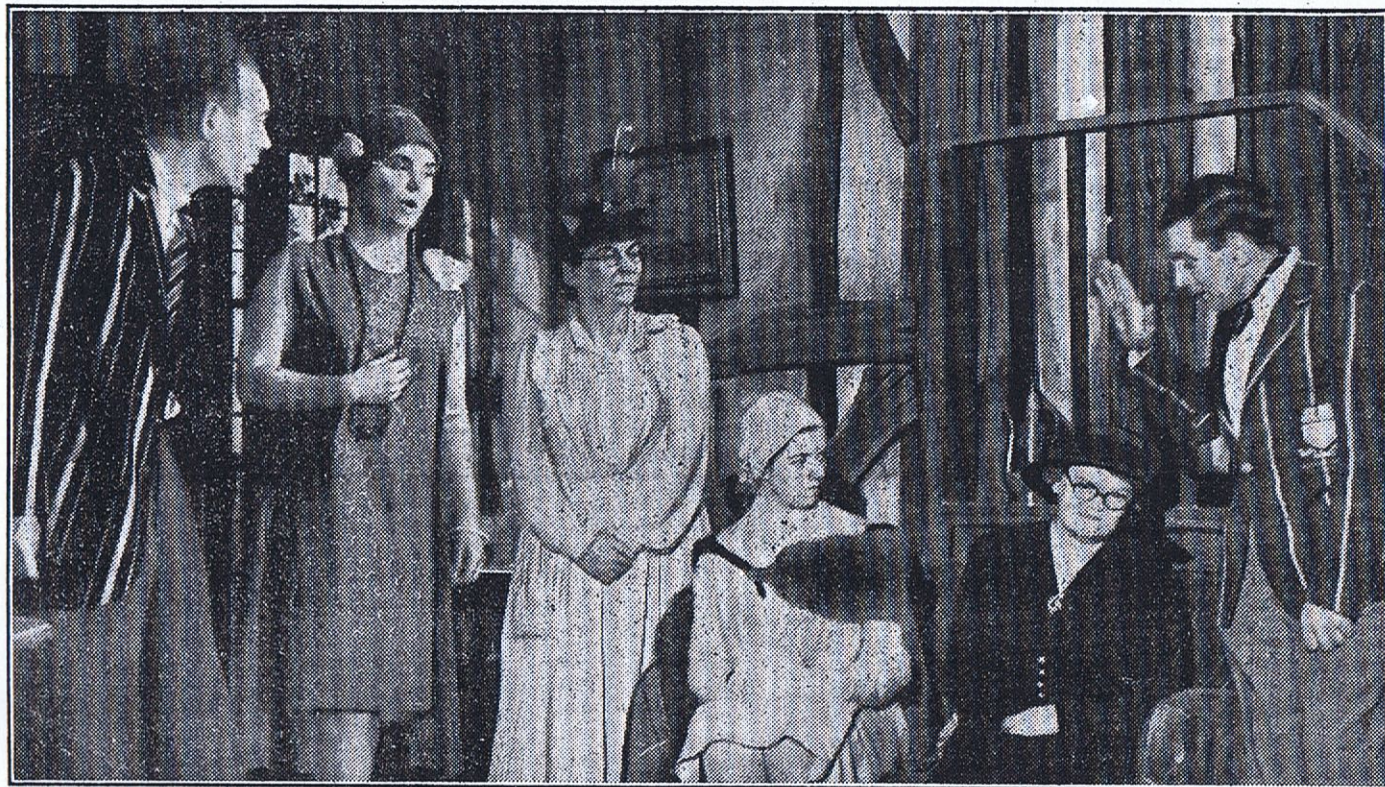

HENHAM DRAMATIC CLUB'S PRODUCTION

A scene from Henham Dramatic Club's production, "Rookery Nook," the well known Aldwych farce. Left to right: Michael Turner, Anne Maitland, Gladys Parkin, Margaret Mussell, Albertina Root and Ted Clarke. [Report, Page 6]